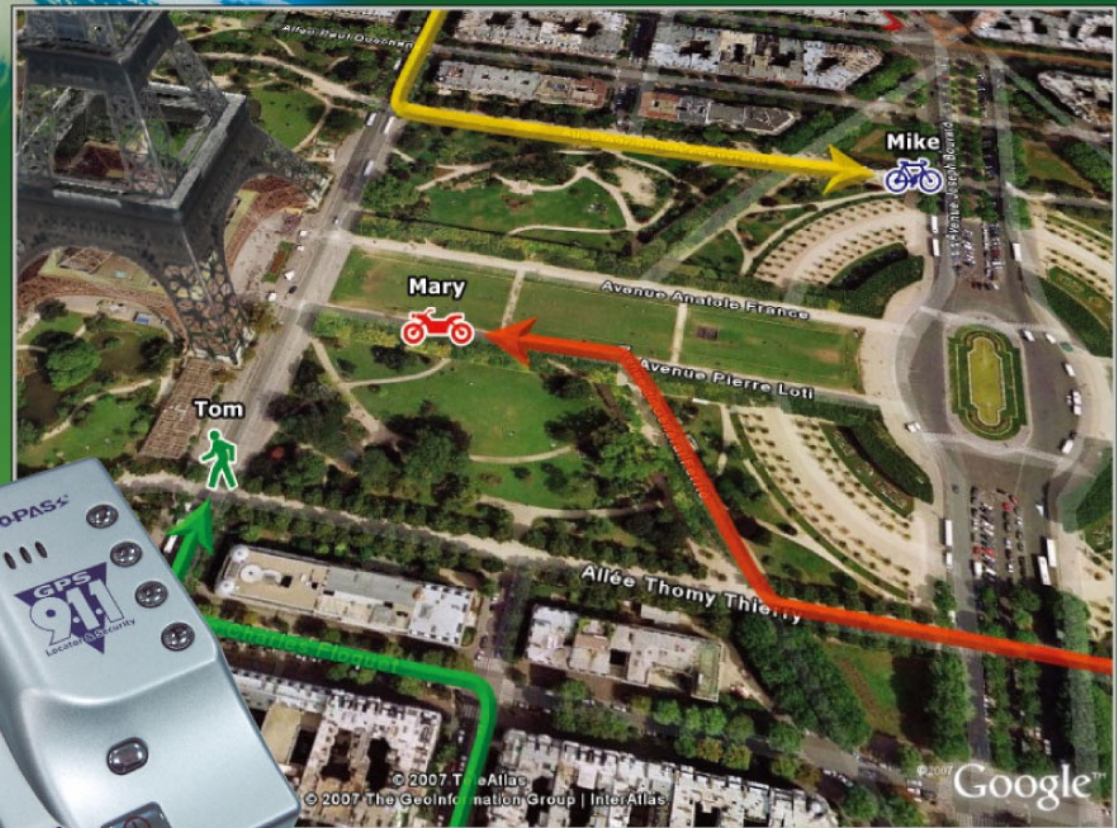

# Real-Time Personal Tracking Kit

Compact GPS Personal Tracker bundled with DIY Tracking Software

## GooTrac - Track it yourself

A DIY tracking software for you to set up a mini control center at office or home for tracking over Google Earth up to 20 persons (the standard version delivered with each device), or 100-500 persons (extra payment required).

GPS-911(R)

track several persons at the same time over Google Earth